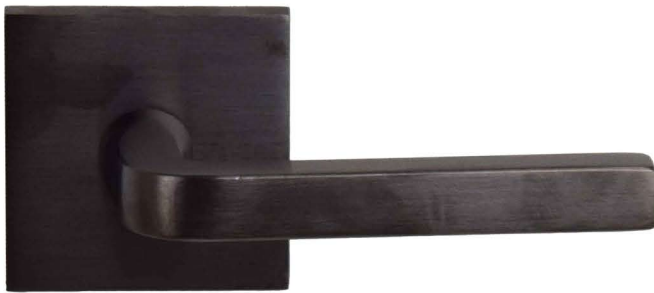

Verona

As Shown:  
Satin Chrome with  
Round Rosette  
\$177

Dinamica

As Shown:  
Satin Chrome with  
Square Rosette  
\$170

Arco

As Shown:  
Brushed  
Antique Brass  
with Square Rosette  
\$256

Milano

As Shown:  
Gun Metal with  
Square Rosette  
\$214

Skyline

As Shown:  
Polished Chrome with  
Square Rosette  
\$236

Ola

As Shown:  
Brushed  
Antique Brass  
with Round Rosette  
\$179