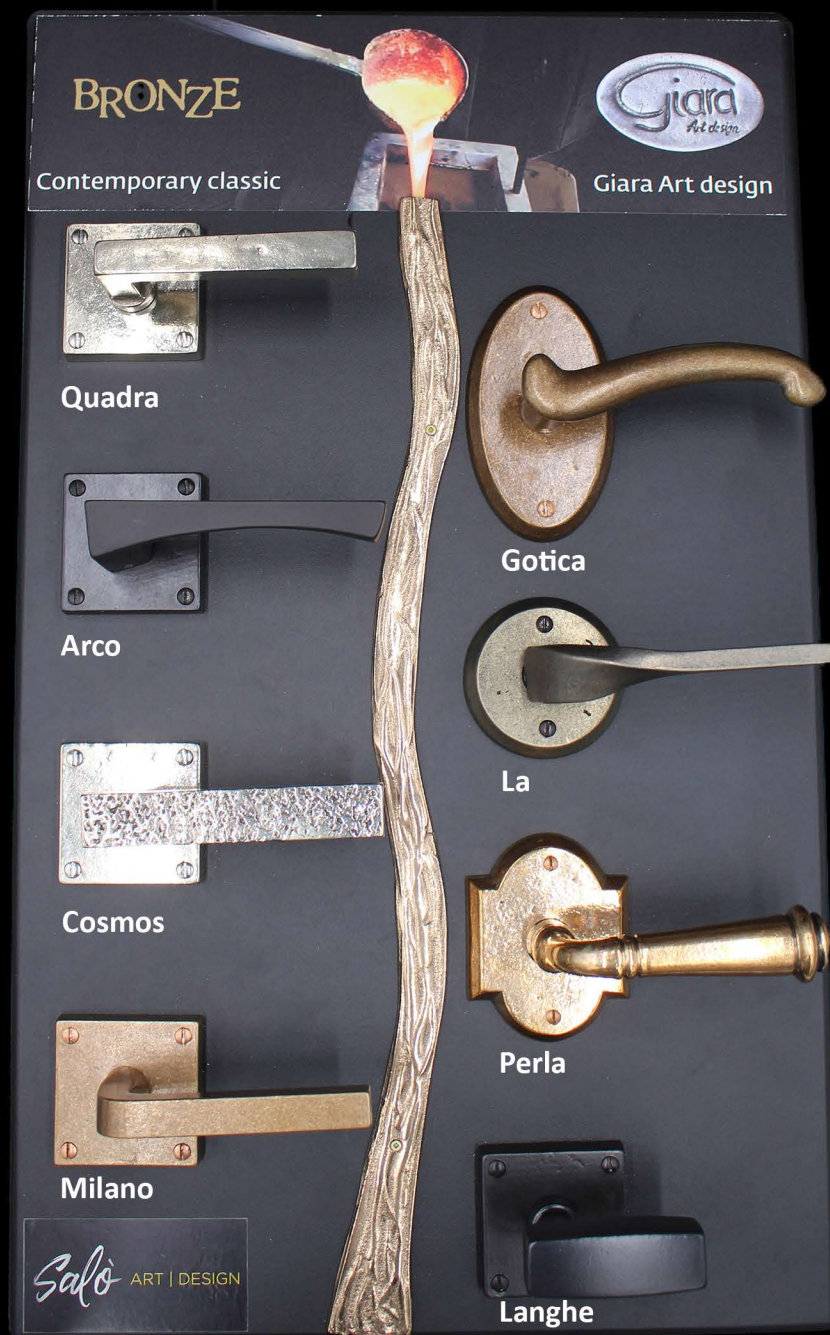

*Salò* ART | DESIGN

Giara is more than just a collection of handles: it is the outcome of in depth research and profound respect for the age old tradition of bronze making, which comes to life in each piece. The true beauty of bronze comes from the feeling that it conveys a sense of eternity. Giara exemplifies the tradition of bronze and its rustic nature while also embracing contemporary design with bronze tones, material, and durability.

A range of handles with a focus on form and beauty. Modeling is an essential part of creativity in a number of classical and contemporary architectural contexts, as well as interior design, in the most authentic “Made in Italy” tradition.

The Kleis collection reaffirms its original mission: a center of excellence for ideas and actions, an ideal laboratory where design and project development convey the same values as the product.

Arco

As Shown:  
Black Bronze with  
Square Rosette  
\$418

Verona

As Shown:  
Satin Chrome with  
Round Rosette  
\$177

Dinamica

As Shown:  
Satin Chrome with  
Square Rosette  
\$170

Arco

As Shown:  
Brushed  
Antique Brass  
with Square Rosette  
\$256

Milano

As Shown:  
Gun Metal with  
Square Rosette  
\$214