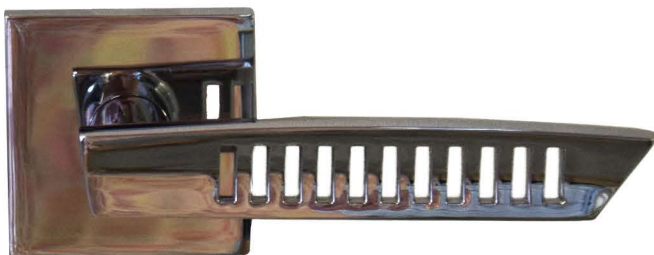

Cosmos

As Shown:  
White Bronze with  
Square Rosette  
\$413

Perla

As Shown:  
Natural Bronze with  
Arch Rosette  
\$466

Wagenfeld

As Shown:  
Polished Chrome with  
Round Rosette  
\$263

Bauhaus

As Shown:  
Satin Chrome with  
Round Rosette  
\$263

Verona

As Shown:  
Satin Chrome with  
Round Rosette  
\$177

Dinamica

As Shown:  
Satin Chrome with  
Square Rosette  
\$170

Arco

As Shown:  
Brushed  
Antique Brass  
with Square Rosette  
\$256

Milano

As Shown:  
Gun Metal with  
Square Rosette  
\$214

Skyline

As Shown:  
Polished Chrome with  
Square Rosette  
\$236

Ola

As Shown:  
Brushed  
Antique Brass  
with Round Rosette  
\$179