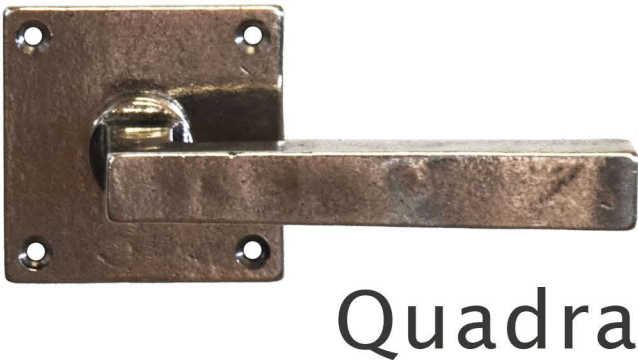

The Kleis collection reaffirms its original mission: a center of excellence for ideas and actions, an ideal laboratory where design and project development convey the same values as the product.

Arco

As Shown:  
Black Bronze with  
Square Rosette  
\$418

Milano

As Shown:  
Rustic Bronze with  
Square Rosette  
\$343

Quadra

As Shown:  
White Bronze with  
Square Rosette  
\$380

Langhe

As Shown:  
Black Bronze with  
Square Rosette  
\$376

La

As Shown:  
Old Pewter with  
Round Rosette  
\$418