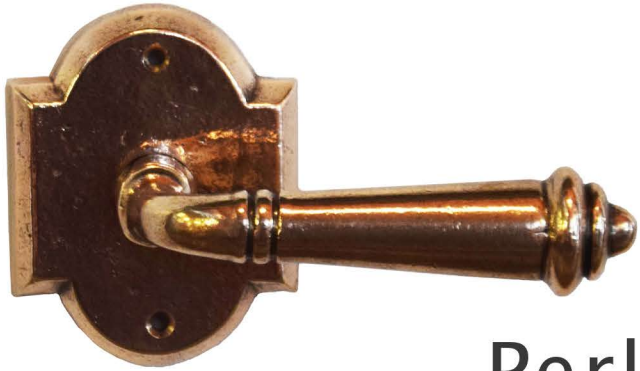

Milano

As Shown:  
Rustic Bronze with  
Square Rosette  
\$343

Quadra

As Shown:  
White Bronze with  
Square Rosette  
\$380

Langhe

As Shown:  
Black Bronze with  
Square Rosette  
\$376

La

As Shown:  
Old Pewter with  
Round Rosette  
\$418

Cosmos

As Shown:  
White Bronze with  
Square Rosette  
\$413

Perla

As Shown:  
Natural Bronze with  
Arch Rosette  
\$466

Wagenfeld

As Shown:  
Polished Chrome with  
Round Rosette  
\$263

Bauhaus

As Shown:  
Satin Chrome with  
Round Rosette  
\$263

Verona

As Shown:  
Satin Chrome with  
Round Rosette  
\$177

Dinamica

As Shown:  
Satin Chrome with  
Square Rosette  
\$170

Arco

As Shown:  
Brushed  
Antique Brass  
with Square Rosette  
\$256

Milano

As Shown:  
Gun Metal with  
Square Rosette  
\$214