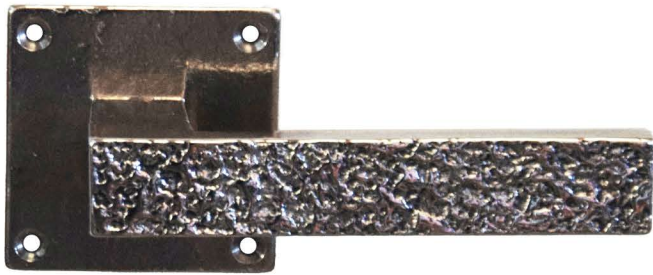

Milano

As Shown:  
Rustic Bronze with  
Square Rosette  
\$343

Quadra

As Shown:  
White Bronze with  
Square Rosette  
\$380

Langhe

As Shown:  
Black Bronze with  
Square Rosette  
\$376

La

As Shown:  
Old Pewter with  
Round Rosette  
\$418

Cosmos

As Shown:  
White Bronze with  
Square Rosette  
\$413

Perla

As Shown:  
Natural Bronze with  
Arch Rosette  
\$466

Wagenfeld

As Shown:  
Polished Chrome with  
Round Rosette  
\$263

Bauhaus

As Shown:  
Satin Chrome with  
Round Rosette  
\$263

Verona

As Shown:  
Satin Chrome with  
Round Rosette  
\$177

Dinamica

As Shown:  
Satin Chrome with  
Square Rosette  
\$170

Arco

As Shown:  
Brushed  
Antique Brass  
with Square Rosette  
\$256

Milano

As Shown:  
Gun Metal with  
Square Rosette  
\$214